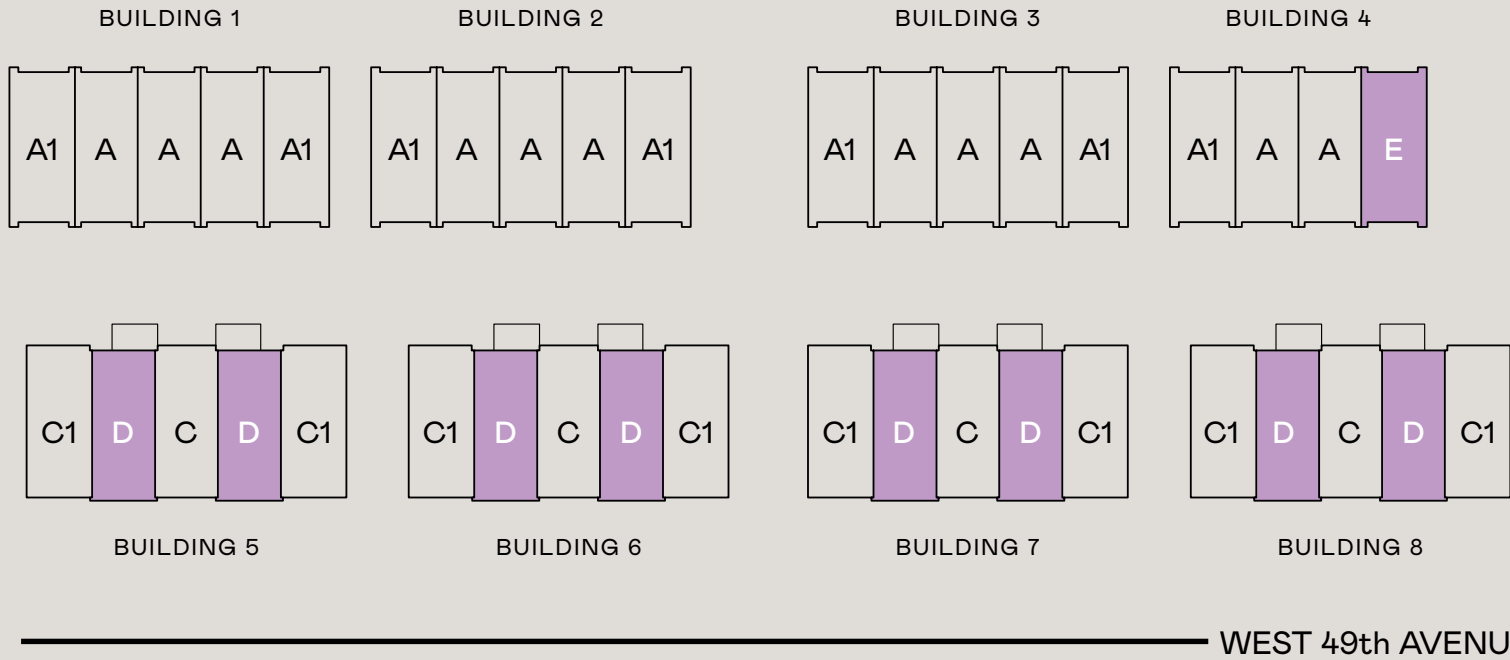

LANE

Two Bedroom Townhomes with Rooftop Terrace

ROWE

SITE PLAN

Dimensions, sizes, specifications, layouts, materials, etc. are approximate only and subject to change without notice. Window sizes, layouts, configurations, ceiling heights, spandrel panels and other specifications may vary from home to home. The developer reserves the right to make modifications to, without limitation, the building design, specifications, features, floorplans, layouts and size of development. This is not an offering for sale. E. & O.E.

LANE

- Three Bedroom Townhomes
- One Bedroom Garden Homes

ROWE

SITE PLAN

Dimensions, sizes, specifications, layouts, materials, etc. are approximate only and subject to change without notice. Window sizes, layouts, configurations, ceiling heights, spandrel panels and other specifications may vary from home to home. The developer reserves the right to make modifications to, without limitation, the building design, specifications, features, floorplans, layouts and size of development. This is not an offering for sale. E. & O.E.