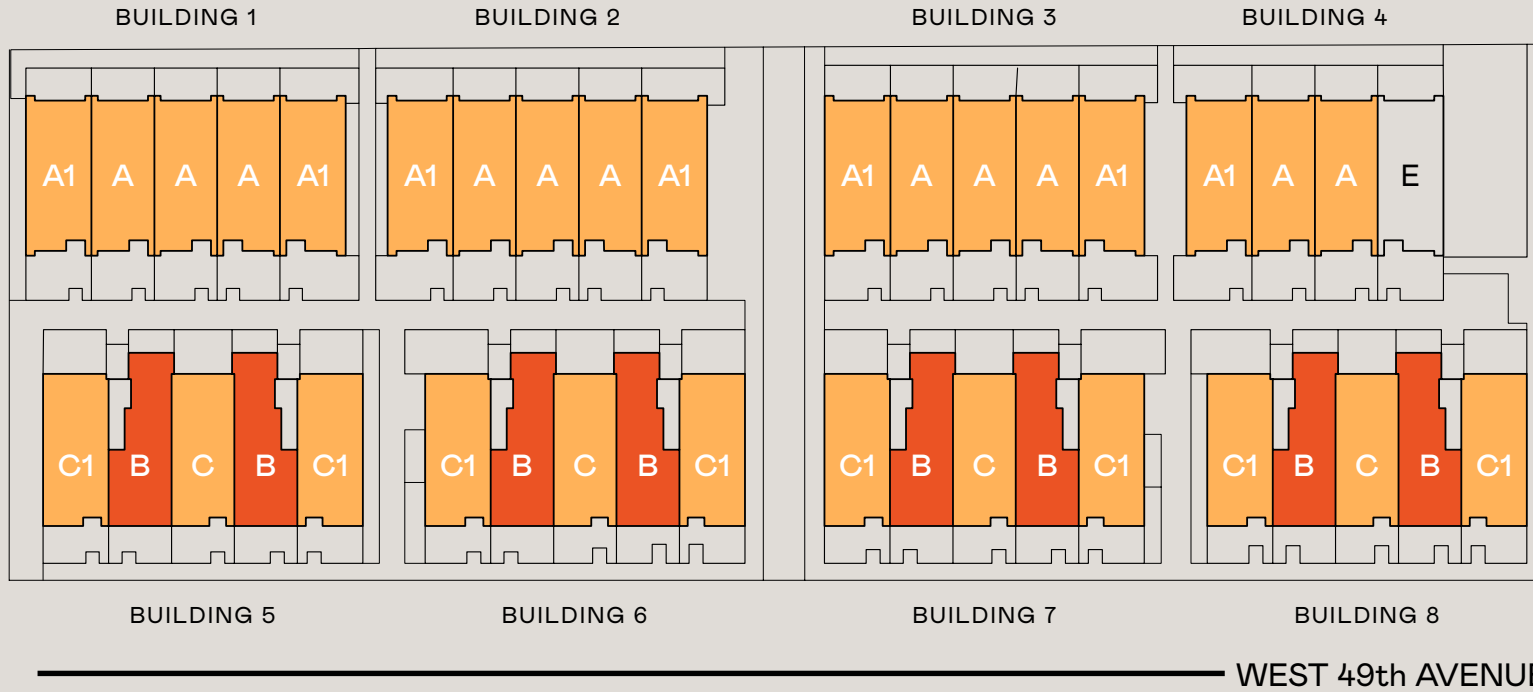

LANE

Two Bedroom Townhomes with Rooftop Terrace

ROWE

SITE PLAN

Dimensions, sizes, specifications, layouts, materials, etc. are approximate only and subject to change without notice. Window sizes, layouts, configurations, ceiling heights, spandrel panels and other specifications may vary from home to home. The developer reserves the right to make modifications to, without limitation, the building design, specifications, features, floorplans, layouts and size of development. This is not an offering for sale. E. & O.E.

LANE

- Three Bedroom Townhomes
- One Bedroom Garden Homes

ROWE

SITE PLAN

Dimensions, sizes, specifications, layouts, materials, etc. are approximate only and subject to change without notice. Window sizes, layouts, configurations, ceiling heights, spandrel panels and other specifications may vary from home to home. The developer reserves the right to make modifications to, without limitation, the building design, specifications, features, floorplans, layouts and size of development. This is not an offering for sale. E. & O.E.